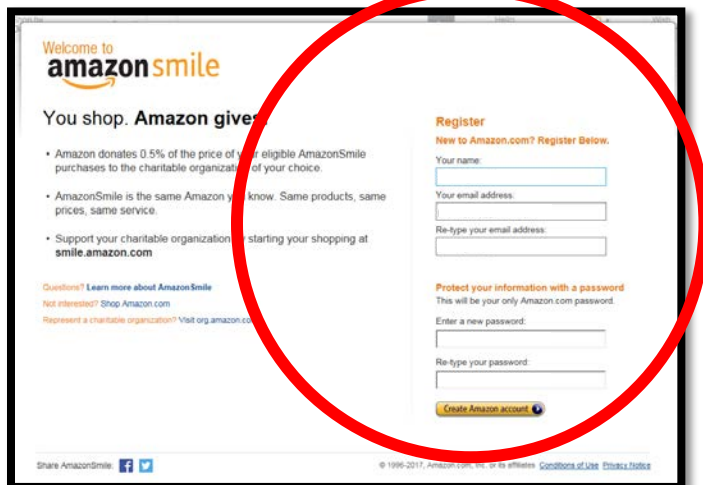

How to Support The Women's Center Through Amazon Smile

Step One:

Go to <https://smile.amazon.com/> Click on "Create an account"

Step Two: Enter in your Name, Email and Password associated with your Amazon Account and click on "Create Amazon account"