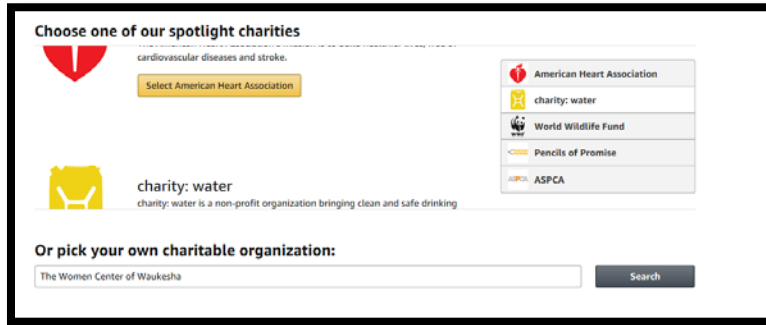

How to Support The Women's Center Through Amazon Smile

Step Three: Type in "The Women Center of Waukesha" and click Search