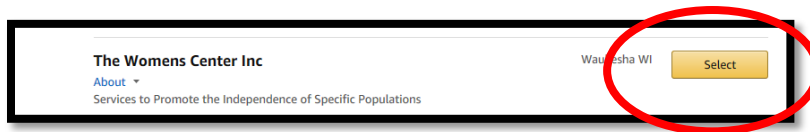

Step Four: Click on Select next to The Womens Center Inc